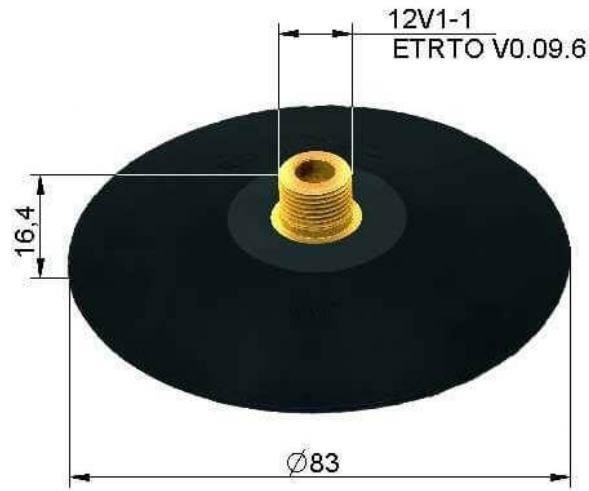

article number: 327440

description	Rubber base VG12 Rubber base for inner tube valves with screw on base Vg 12 On request article available also in natural rubber.
Anwendungsgebiet	Commercial vehicles
Typ	Commercial vehicles accessory
tdt_durchmesserd_mm	83