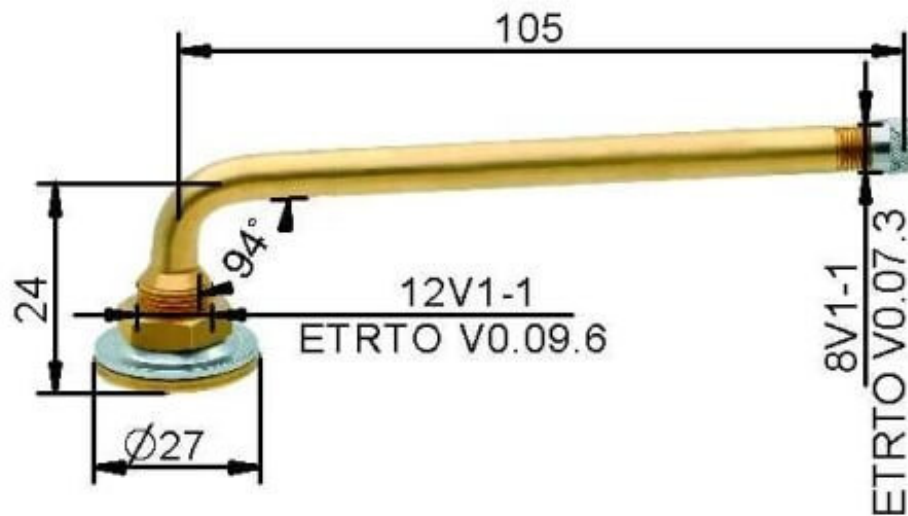

article number: 713000

description	Metal valve Inner tube valves with screw on base Vg 12 At each tyre disassembling please change the sealing.
Anwendungsgebiet	Commercial vehicles
Art.No.	713000
TR No.	1077A
Typ	D valve
tdt_druckbereich_bar	< 10,5 bar
A (mm)	24
B (mm)	105
A (°)	86
PU	200