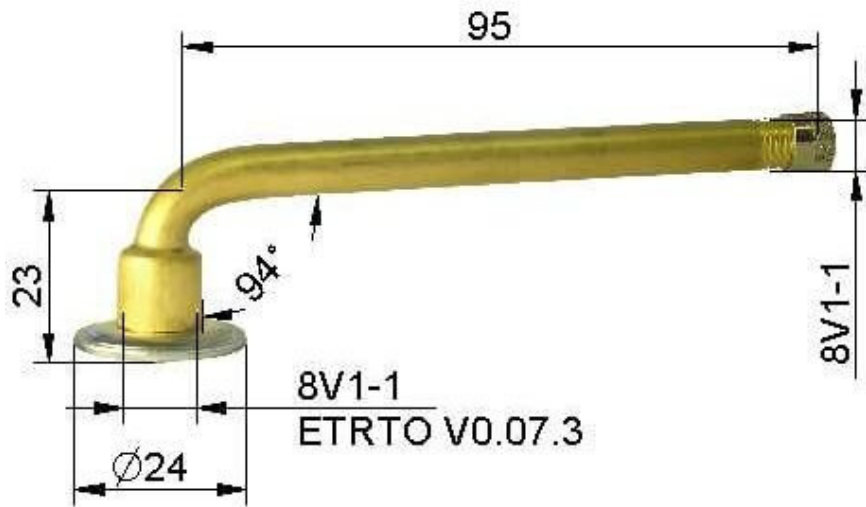

## article number: 733103

description	95D Inner tube valves D with screwon base 8V11 At each tyre disassembling please change the sealing.
Anwendungsgebiet	Commercial vehicles
Art.No.	733103
DIN No.	7775T2
Typ	D valve
tdt_druckbereich_bar	< 10,5 bar
A (mm)	23
B (mm)	95
A (°)	94
PU	10